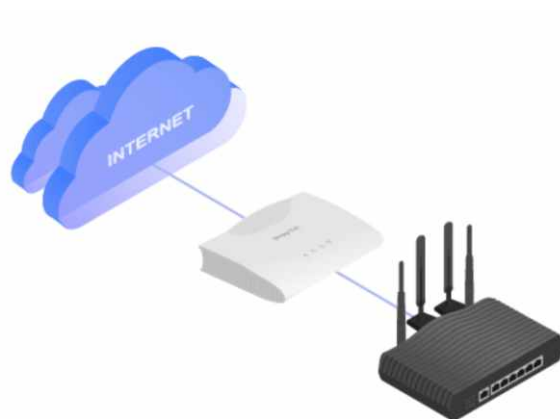

Interface

WAN Port	1x RJ-11 for VDSL2 35b/ADSL2+
LAN Port	2x Gigabit Ethernet RJ-45

Performance

Max. VDSL Speed	300 Mbps
Max. ADSL Speed	20 Mbps

VDSL/ADSL

VDSL Standards	ITU-T G.993.1 (VDSL), G.997.1, G.993.2 (VDSL2)
VDSL2 Profile	8a, 8b, 8c, 8d, 12a, 12b, 17a, 30a, 35b(not G.fast)
VDSL Band Plan	997, 998
ADSL Standards	ANSI T1.413, ITU-T G.992.1(G.dmt)
ADSL2 Standards	ITU-T G.992.3, G.992.3 Annex M/J
ADSL2+ Standards	ITU-T G.992.5, G.992.5 Annex M/J

Internet Connection

IPv4	PPPoE, DHCP, Static IP, PPTP/L2TP
MPoA Bridge	•

Networking

Routing	IPv4 Static Routing

Management

Local Service	HTTP, HTTPS, Telnet, SSH v2
Firmware Upgrade	TFTP, HTTP, TR-069
Broadcast DSL Info to LAN	•